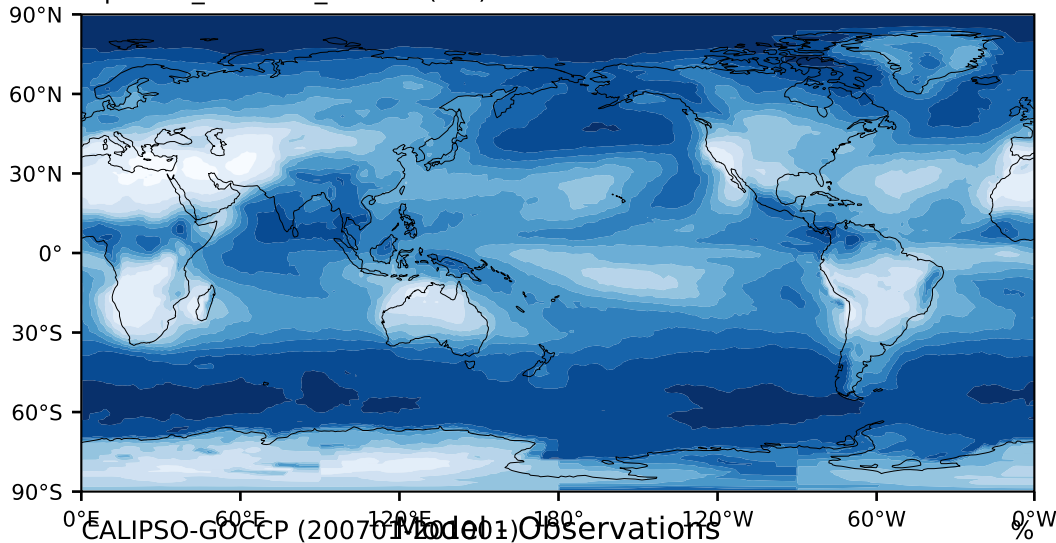

alpha3.0\_min10nc\_c8=5.0 (2-6)

%

Max 99.74  
Mean 62.33  
Min 2.15

95.0  
85.0  
75.0  
65.0  
55.0  
45.0  
35.0  
25.0  
15.0  
5.0