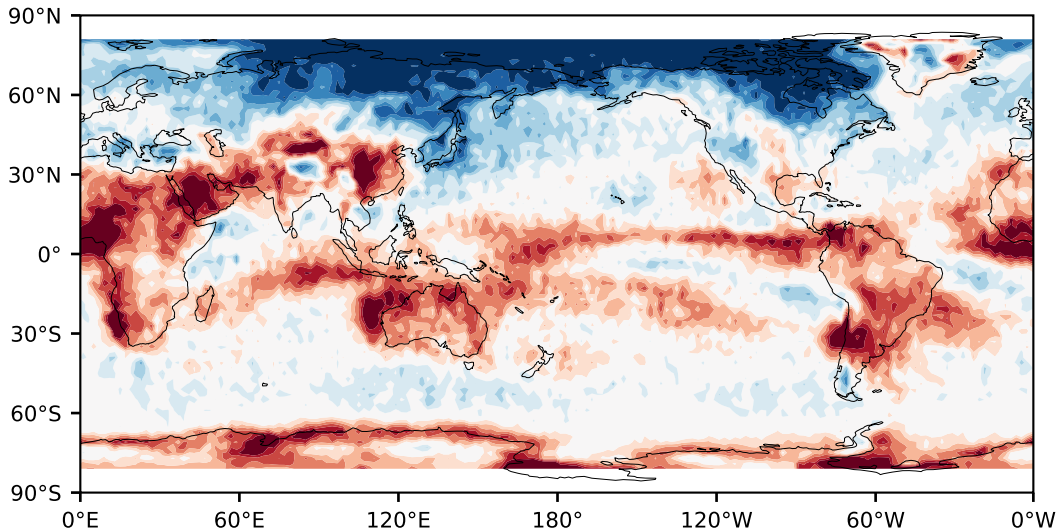

Model - Observations

Max 55.46
Mean -3.30
Min -62.30

RMSE 14.69
CORR 0.75