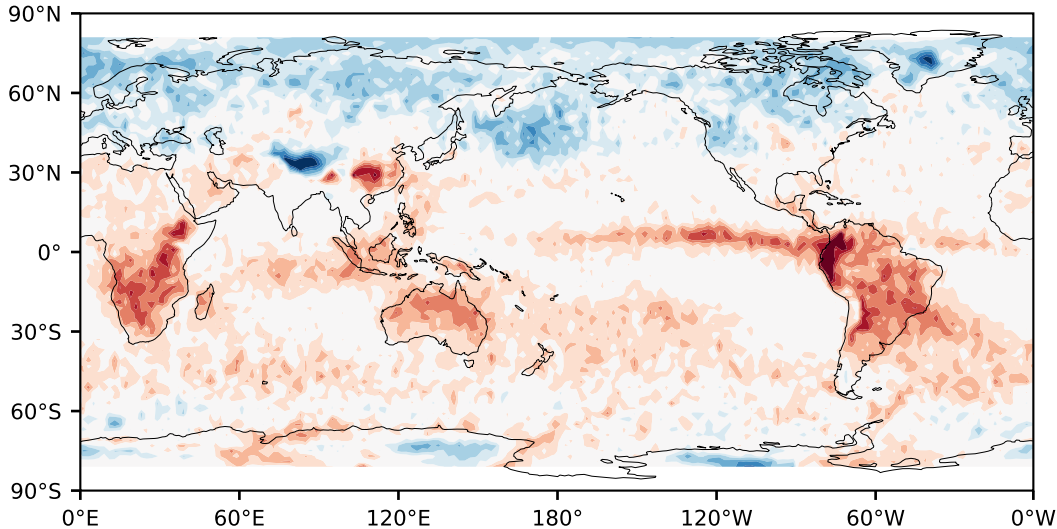

Model - Observations

Max 40.34
Mean -3.33
Min -44.99

RMSE 8.43
CORR 0.81