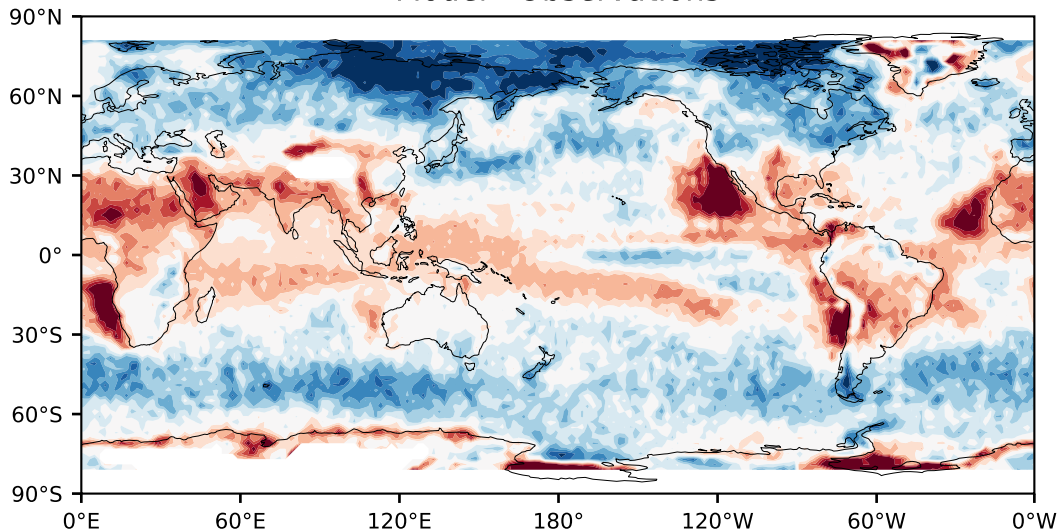

Model - Observations

Max 47.02
Mean 0.43
Min -73.74

RMSE 13.20
CORR 0.86