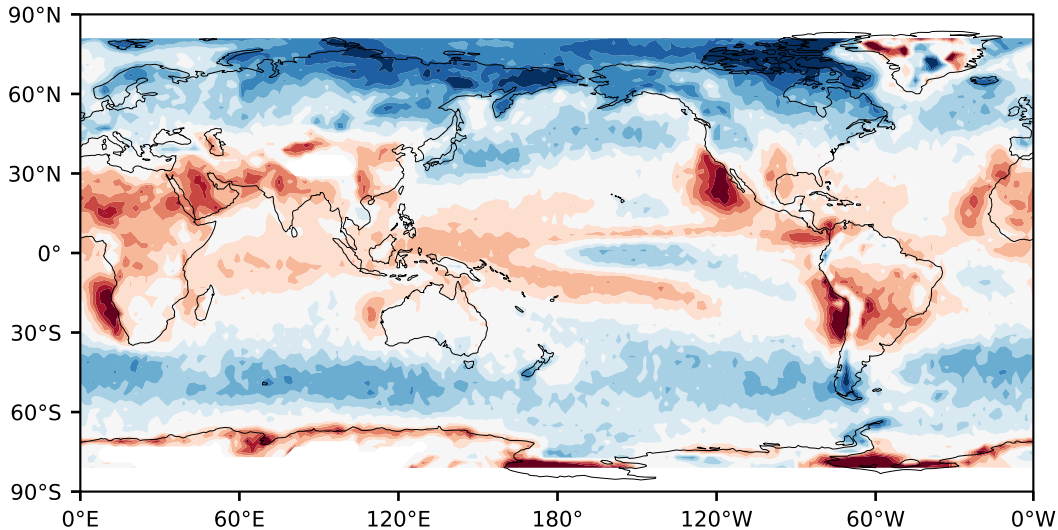

Model - Observations

Max 45.87
Mean 0.75
Min -67.19

RMSE 11.53
CORR 0.90