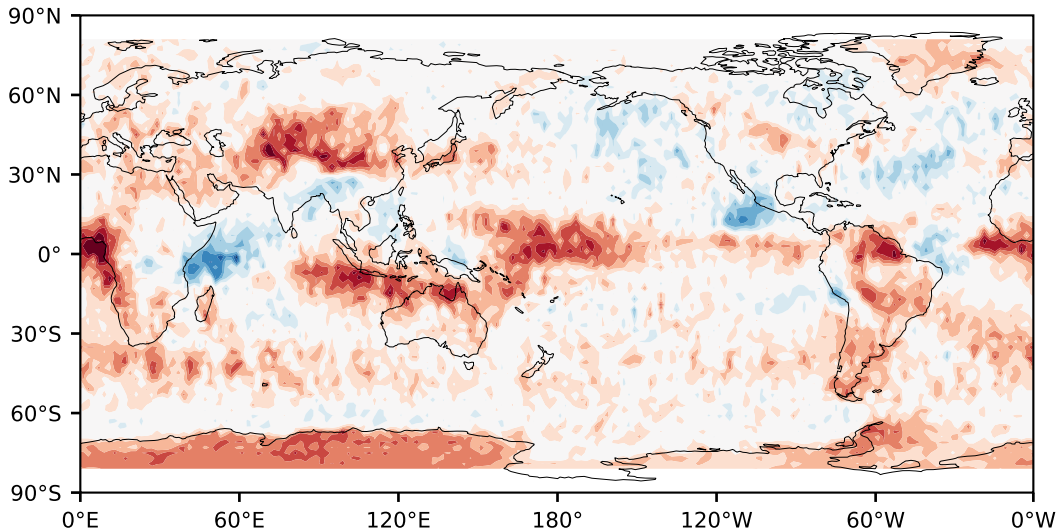

# Model - Observations

Max 32.36  
Mean -4.60  
Min -40.94

RMSE 9.48  
CORR 0.87