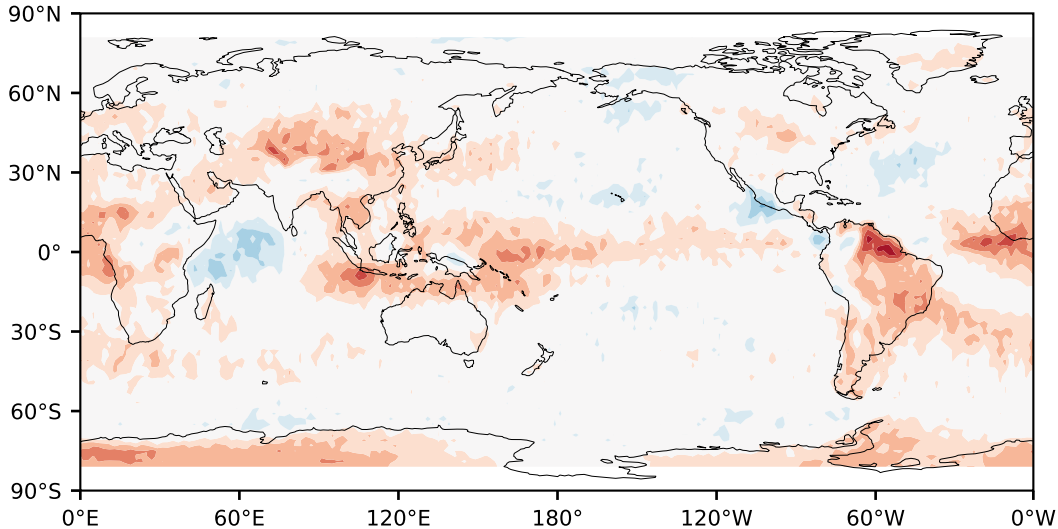

Model - Observations

Max 16.59
Mean -2.83
Min -28.85

RMSE 6.20
CORR 0.91