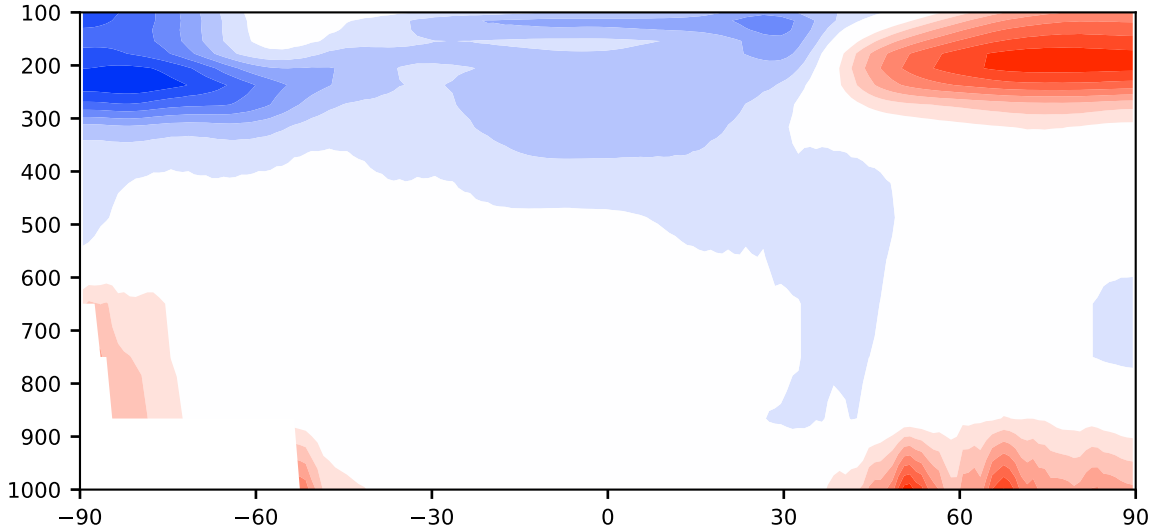

Model - Observations

Max 7.63
Mean -0.33
Min -7.84

RMSE 2.25
CORR 1.00