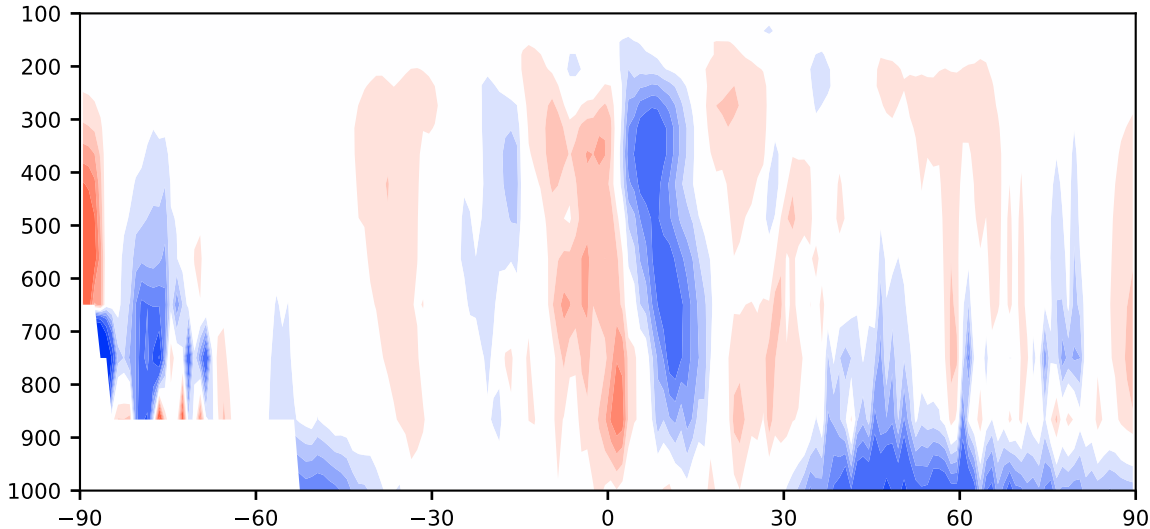

Model - Observations

Max 16.60
Mean -0.55
Min -73.11