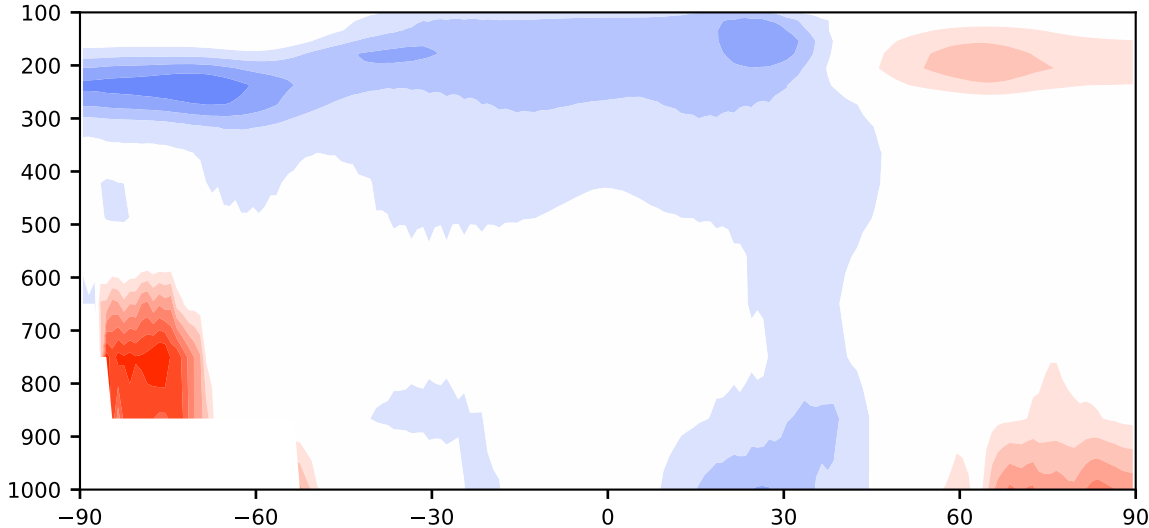

Model - Observations

Max 8.18
Mean -0.53
Min -4.99

RMSE 1.73
CORR 1.00