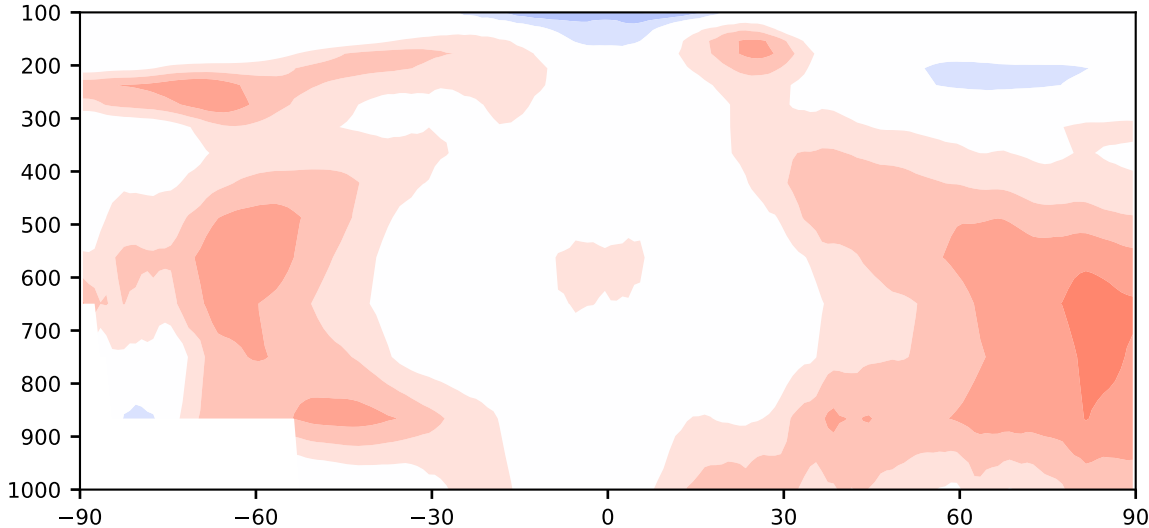

# Model - Observations

Max 22.16  
Mean 6.47  
Min -15.88

RMSE 7.32  
CORR 0.97