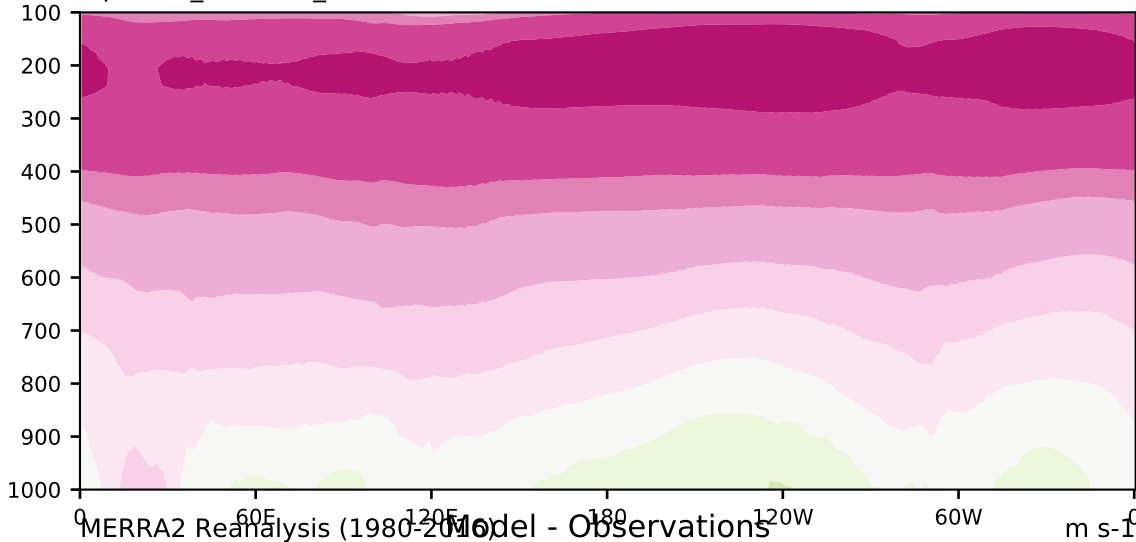

alpha3.0\_min10nc\_c8=4.0 (2-6)

m/s

Max 18.76  
Mean 6.56  
Min -3.30

20.0  
15.0  
10.0  
8.0  
5.0  
3.0  
1.0  
-1.0  
-3.0  
-5.0  
-8.0  
-10.0  
-15.0  
-20.0