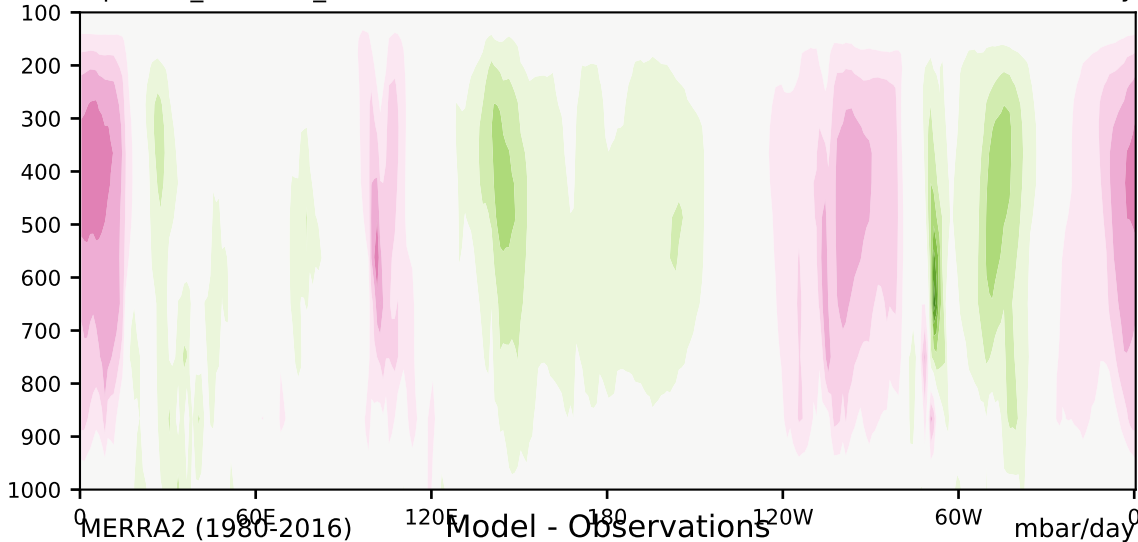

alpha3.0\_min10nc\_c8=4.0 (2-6)

mbar/day

Max 24.31  
Mean -0.22  
Min -33.48

35.0  
30.0  
25.0  
20.0  
15.0  
10.0  
5.0  
-5.0  
-10.0  
-15.0  
-20.0  
-25.0  
-30.0  
-35.0