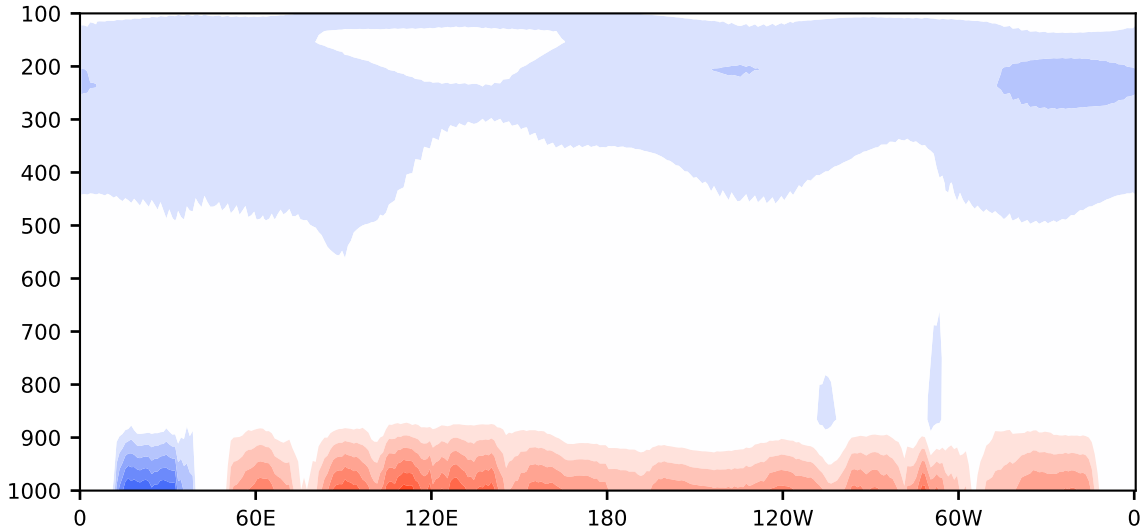

Model - Observations

Max 6.54
Mean -0.27
Min -6.03

RMSE 1.46
CORR 1.00