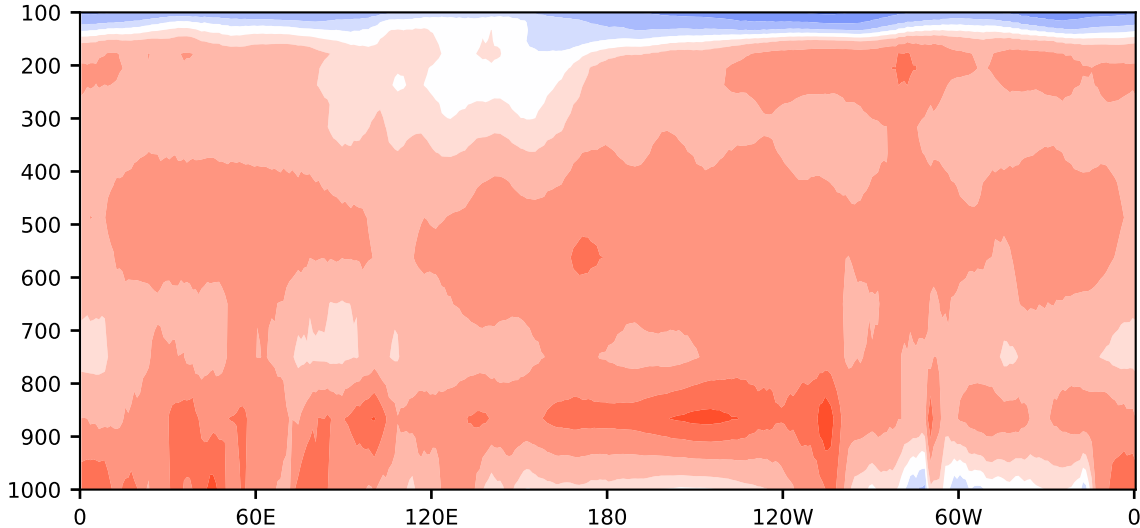

Model - Observations

Max 14.48
Mean 5.29
Min -9.56

RMSE 5.64
CORR 0.97