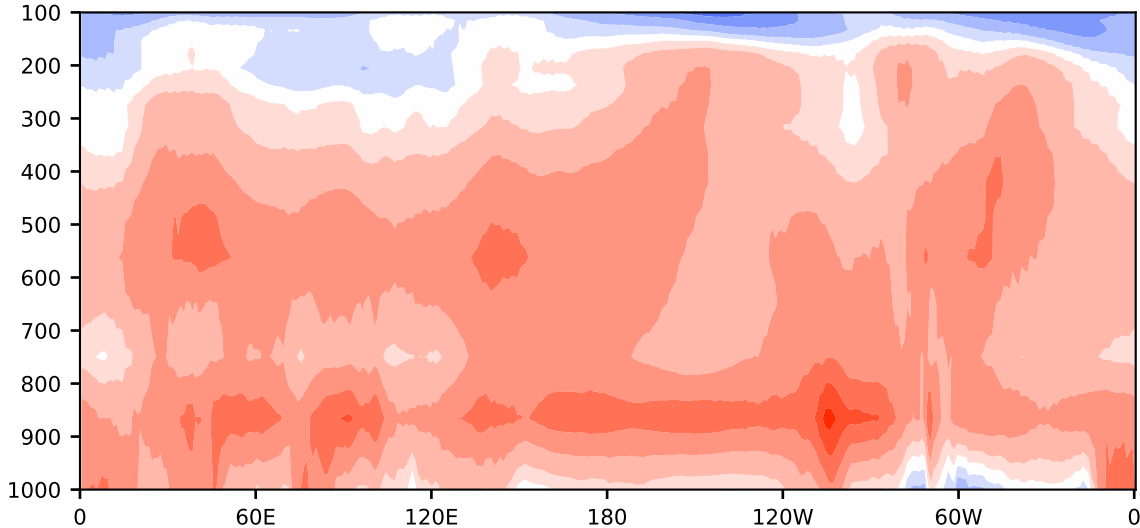

Model - Observations

Max 16.24
Mean 4.68
Min -10.57

RMSE 5.24
CORR 0.97