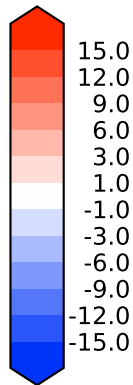

Model - Observations

Max 16.24
Mean 4.68
Min -10.57

RMSE 5.24
CORR 0.97