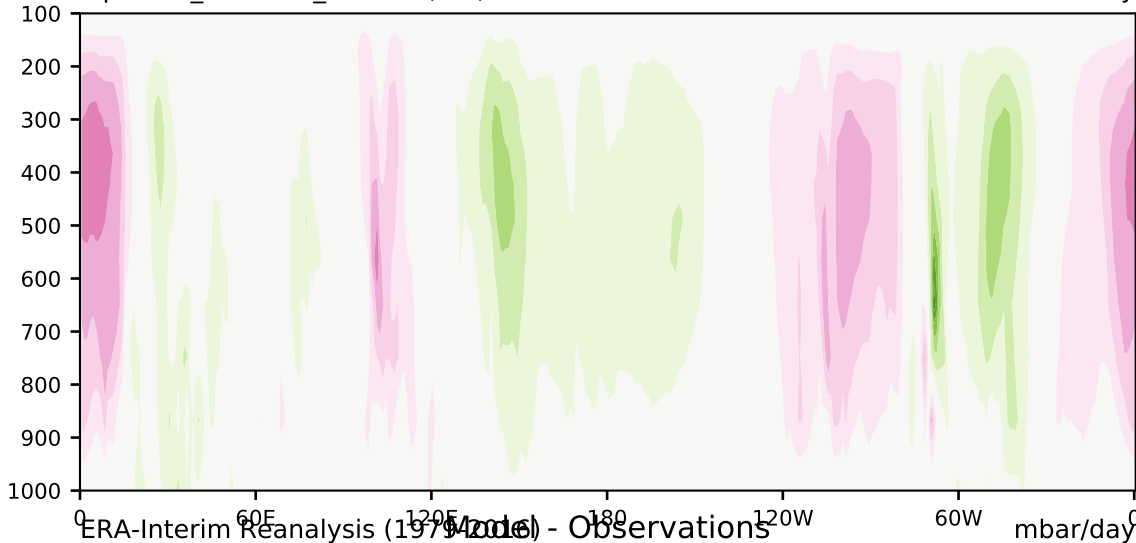

alpha3.0\_min10nc\_c8=4.0 (2-6)

mbar/day

Max 24.31  
Mean -0.22  
Min -33.48

35.0  
30.0  
25.0  
20.0  
15.0  
10.0  
5.0  
-5.0  
-10.0  
-15.0  
-20.0  
-25.0  
-30.0  
-35.0