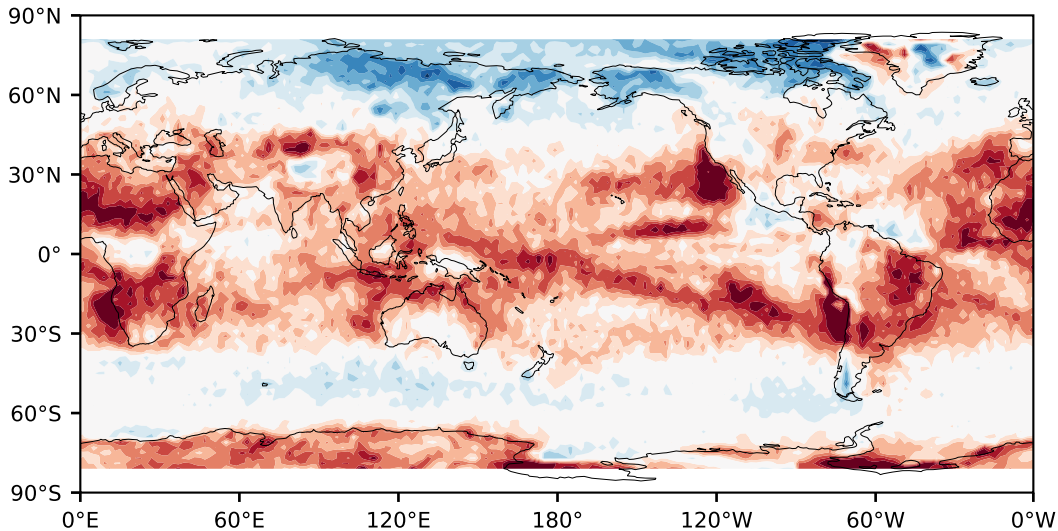

Model - Observations

Max 37.87
Mean -8.66
Min -59.08

RMSE 14.10
CORR 0.89