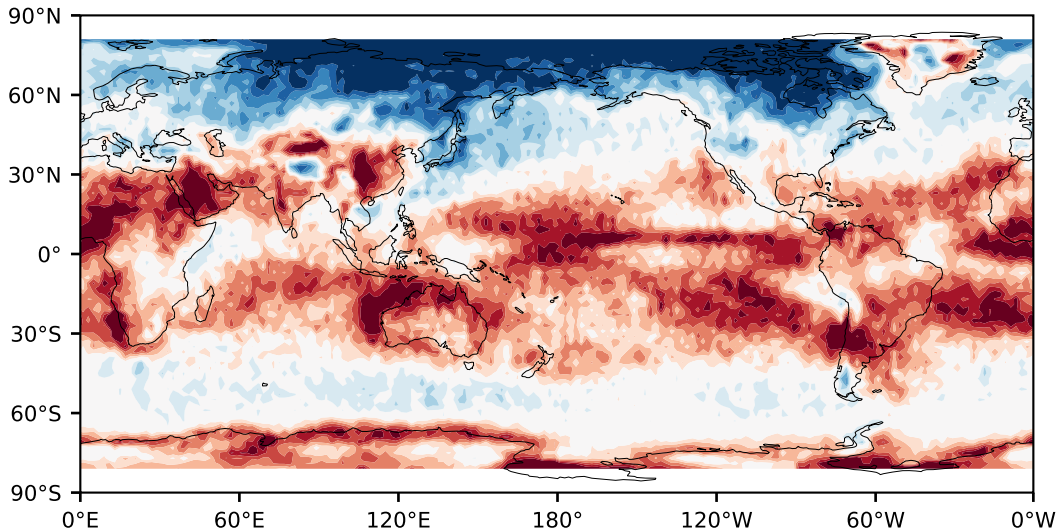

# Model - Observations

Max 55.67  
Mean -7.34  
Min -62.57

RMSE 17.13  
CORR 0.76