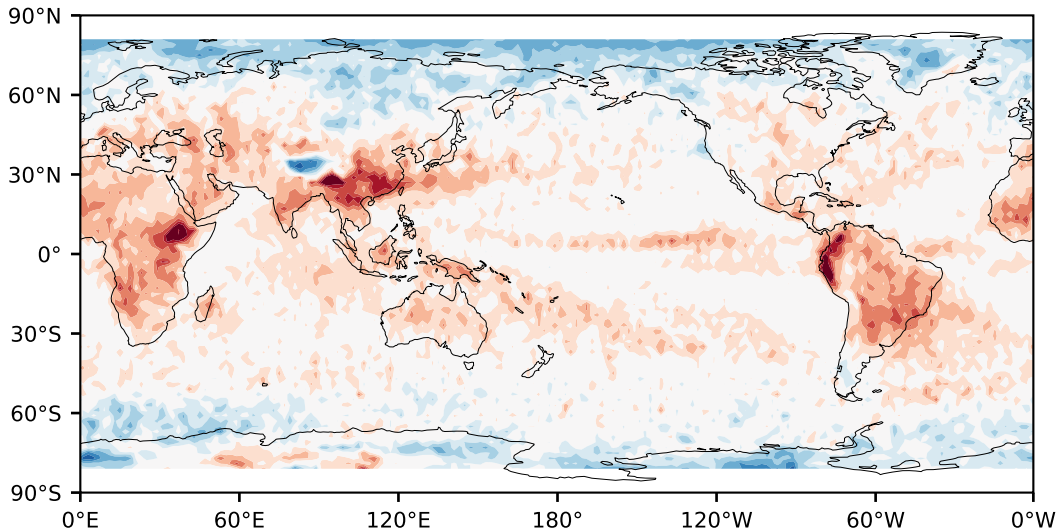

Model - Observations

Max 28.58
Mean -3.77
Min -52.23

RMSE 7.98
CORR 0.83