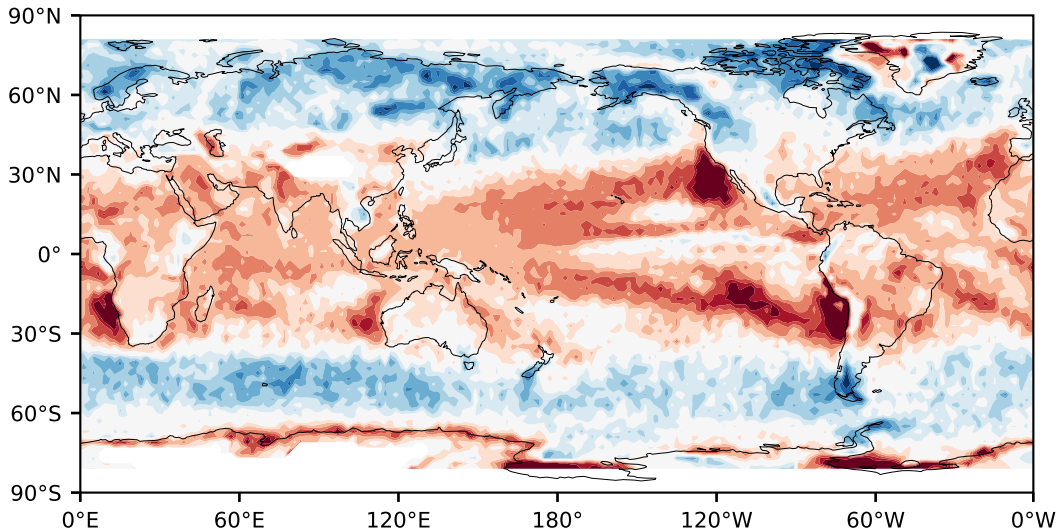

Model - Observations

Max 49.74
Mean -4.66
Min -68.86

RMSE 12.95
CORR 0.89