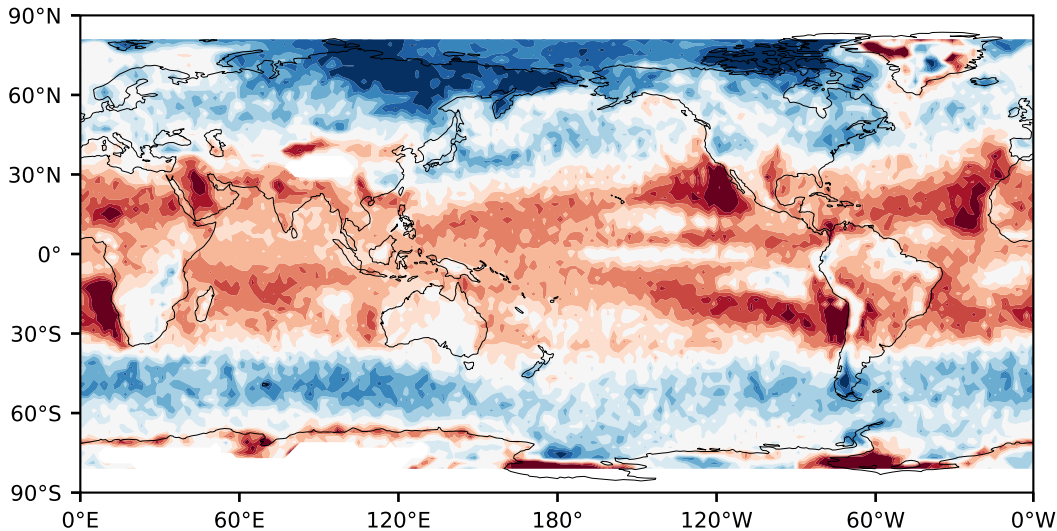

Model - Observations

Max 45.76
Mean -4.30
Min -69.50

RMSE 14.83
CORR 0.84