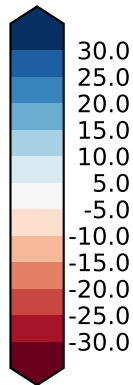

Model - Observations

Max 47.24
Mean -4.76
Min -91.24

RMSE 14.35
CORR 0.86