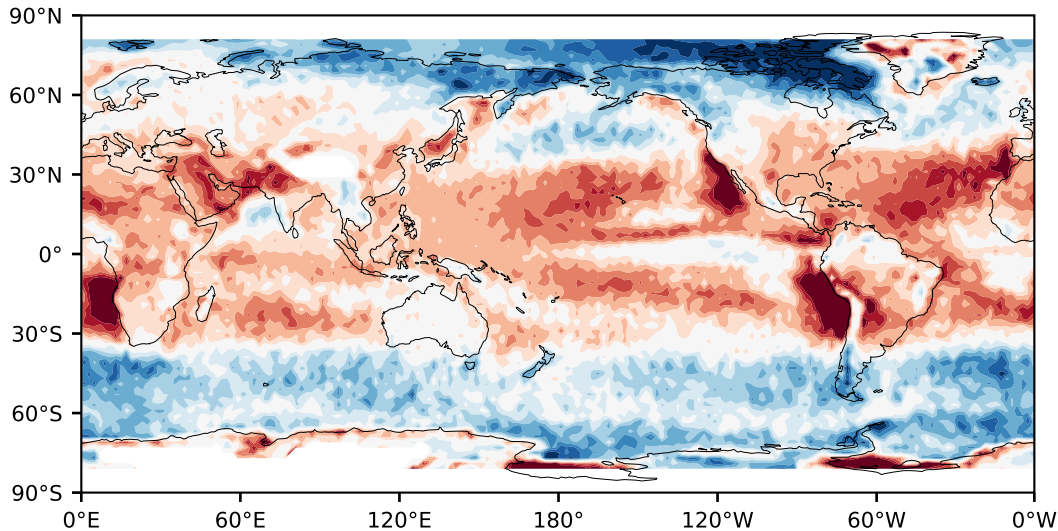

Model - Observations

Max 47.24
Mean -4.76
Min -91.24

RMSE 14.35
CORR 0.86