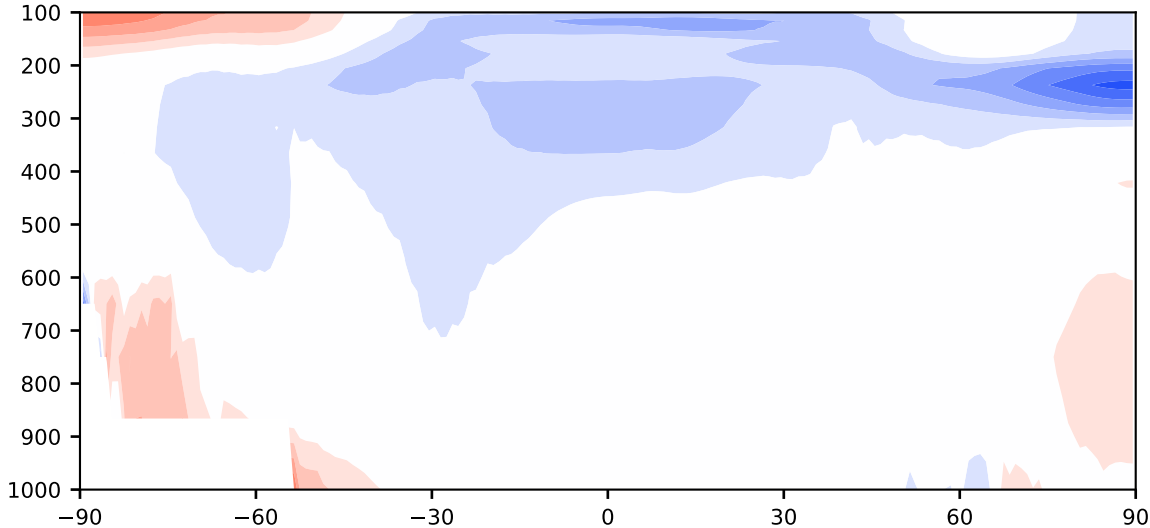

Model - Observations

Max 5.08
Mean -0.50
Min -6.42

RMSE 1.63
CORR 1.00