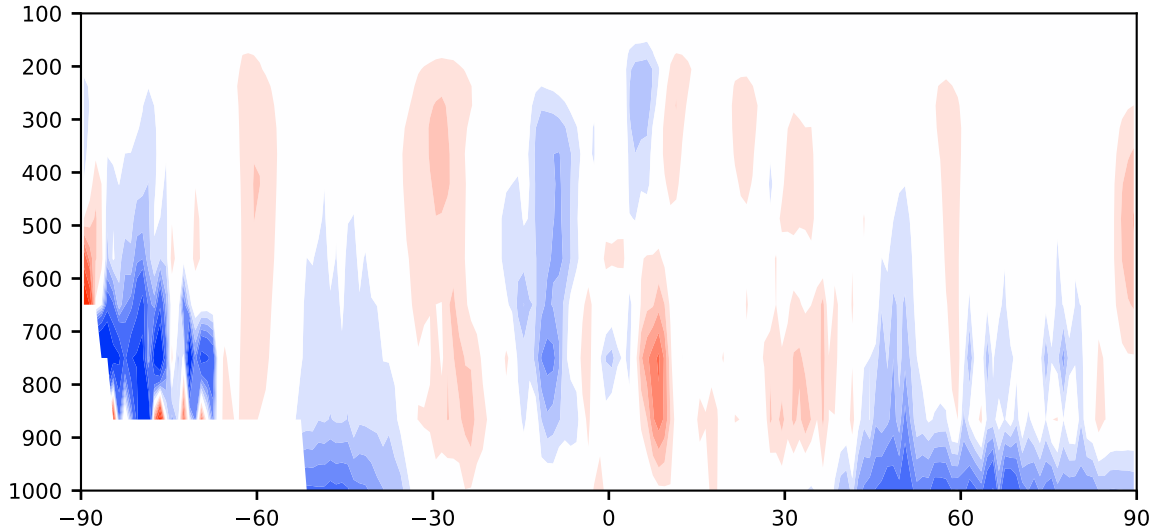

Model - Observations

Max 27.25
Mean -0.64
Min -40.20

RMSE 2.60
CORR 0.96