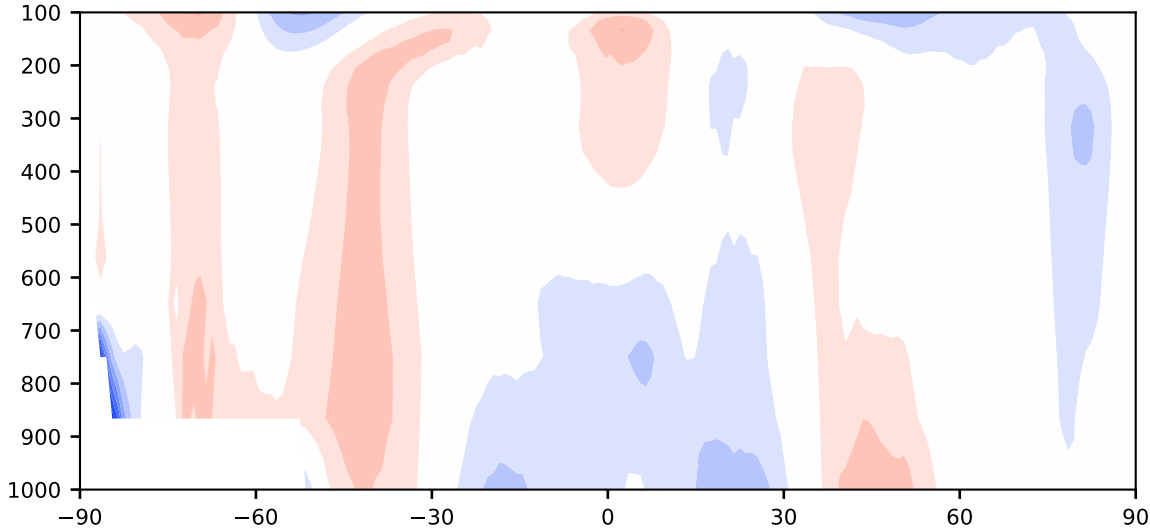

Model - Observations

Max 3.16
Mean 0.09
Min -7.87

RMSE 1.21
CORR 0.99