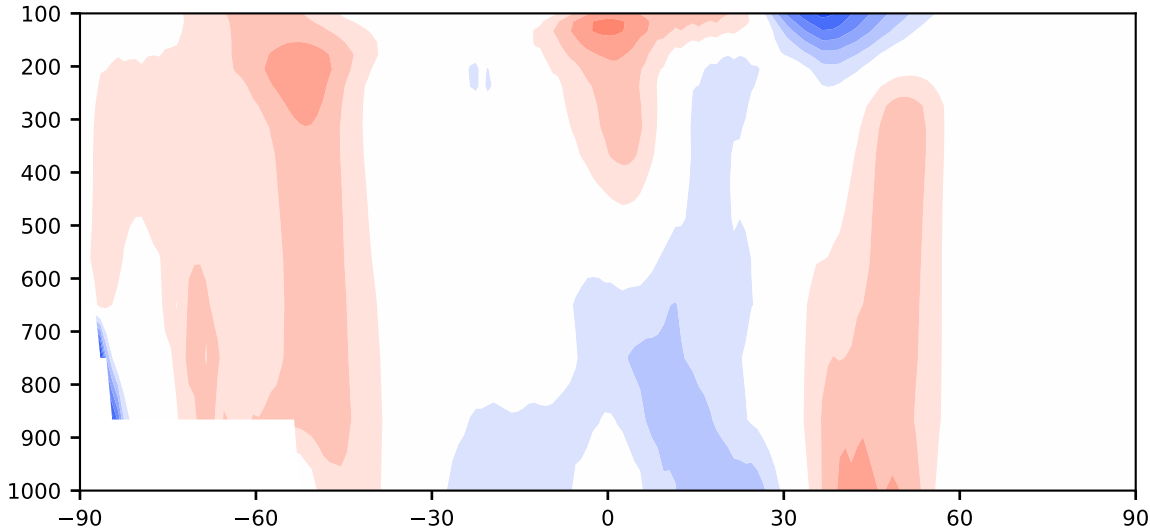

Model - Observations

Max 4.25
Mean 0.33
Min -7.89

RMSE 1.64
CORR 0.99