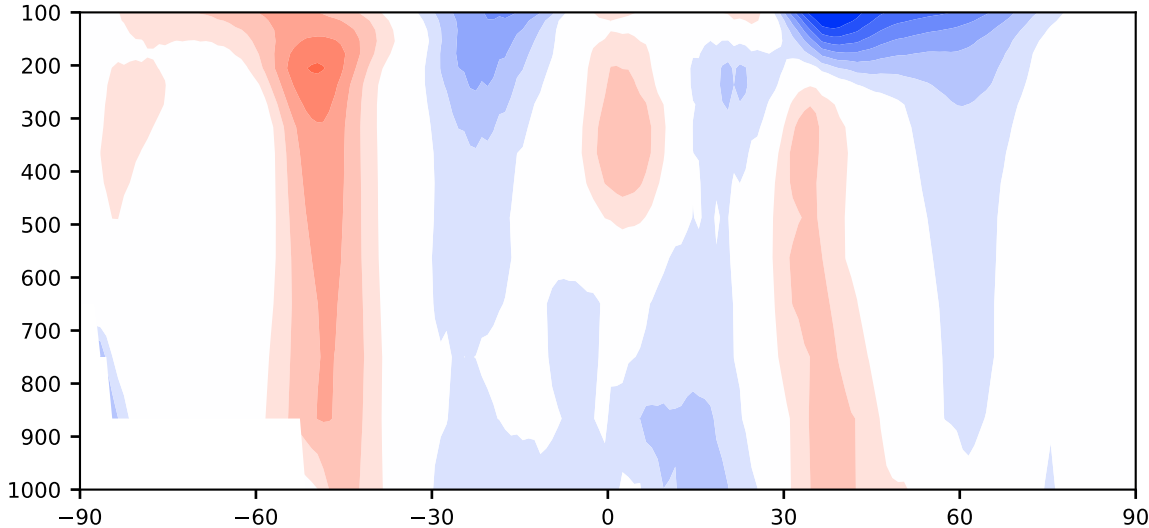

Model - Observations

Max 5.11
Mean -0.08
Min -8.53

RMSE 2.04
CORR 0.98