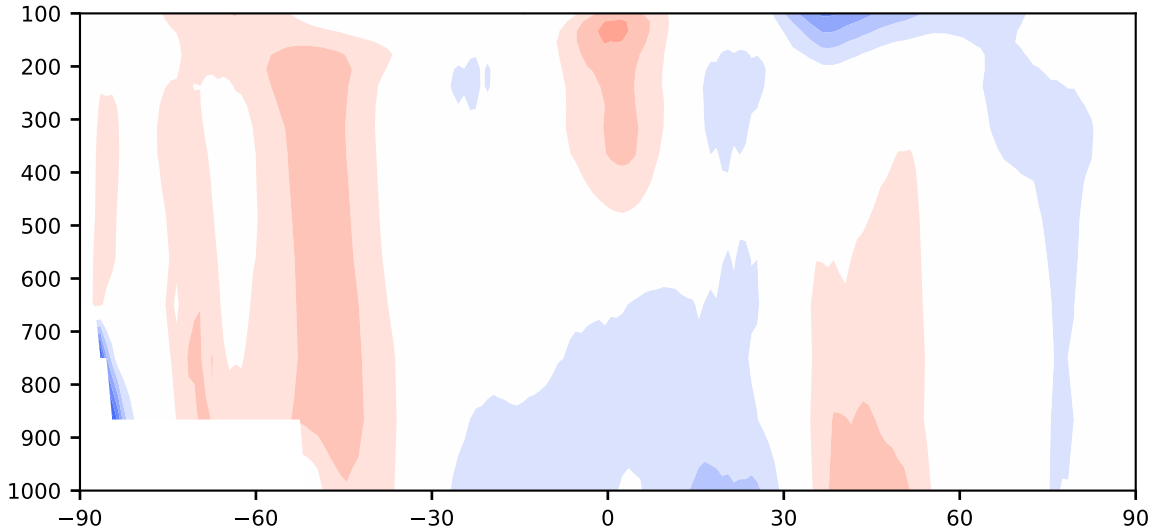

Model - Observations

Max 3.24
Mean 0.17
Min -6.64

RMSE 1.28
CORR 0.99