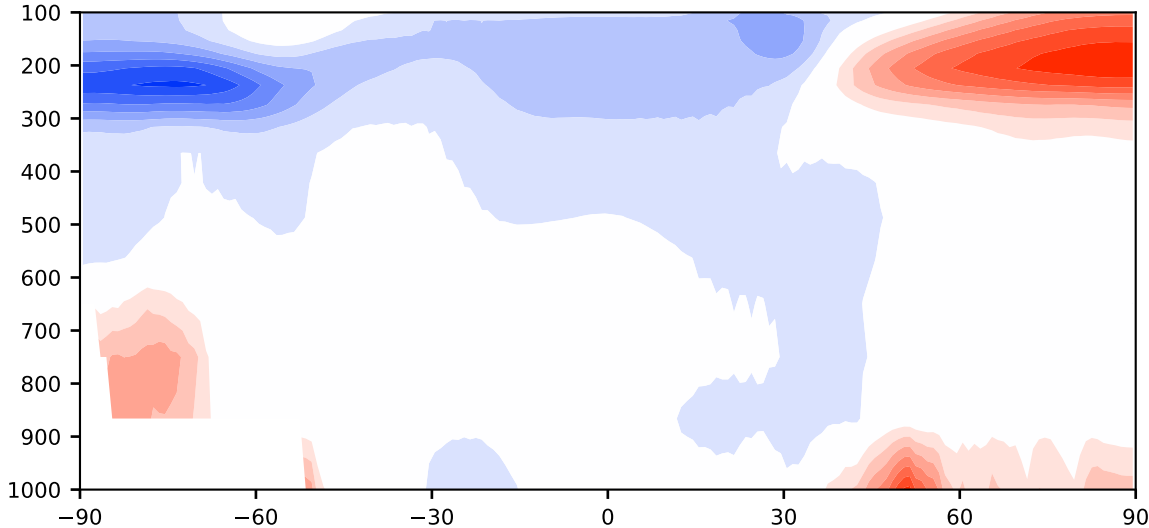

Model - Observations

Max 7.80
Mean -0.40
Min -7.23

RMSE 2.07
CORR 1.00