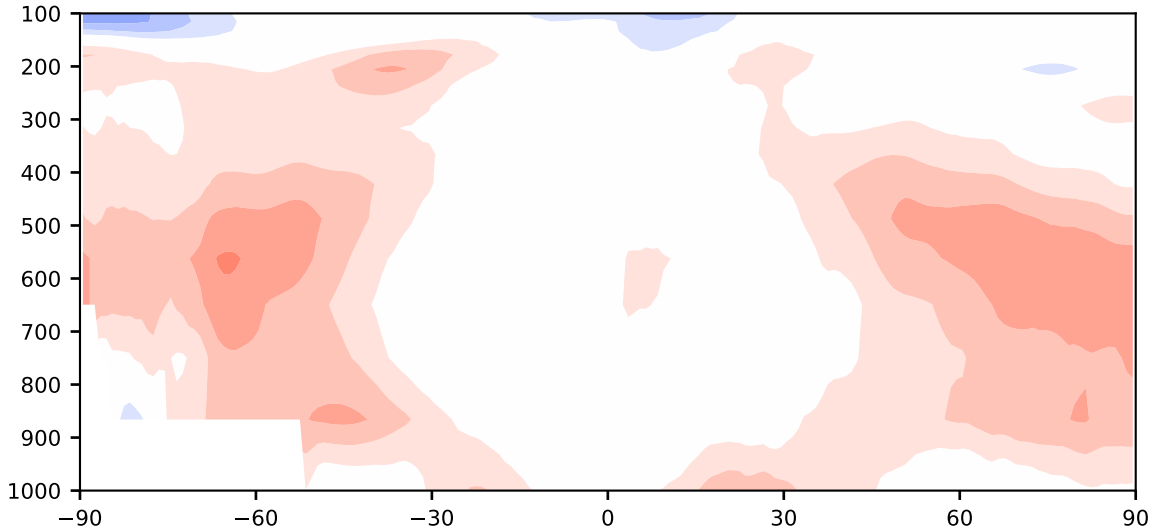

# Model - Observations

Max 20.69  
Mean 5.59  
Min -17.72

RMSE 6.46  
CORR 0.97