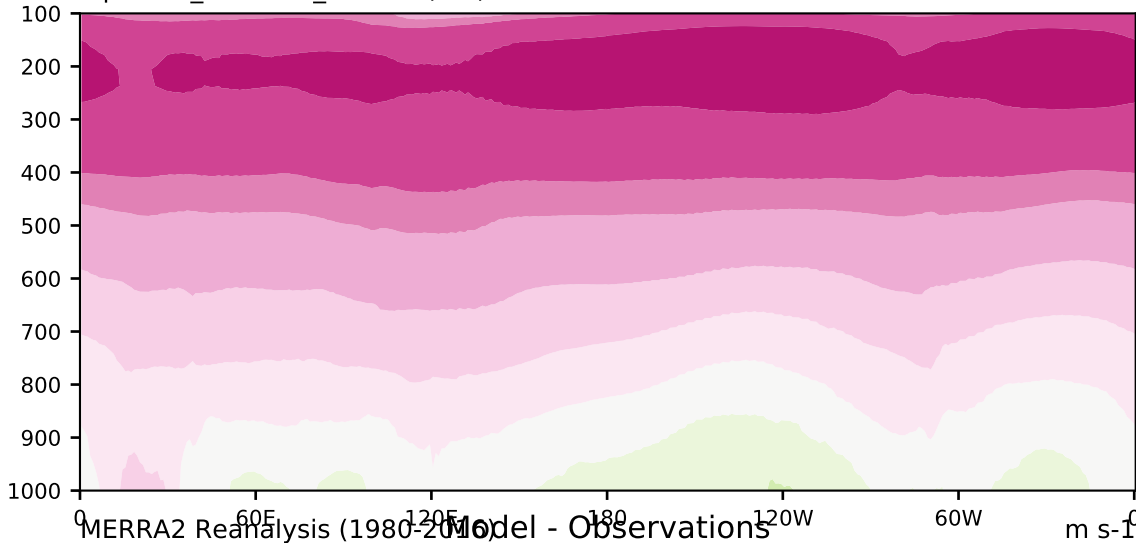

alpha3.0\_min10nc\_c1=2.6 (2-6)

m/s

Max 18.66  
Mean 6.59  
Min -3.39

20.0  
15.0  
10.0  
8.0  
5.0  
3.0  
1.0  
-1.0  
-3.0  
-5.0  
-8.0  
-10.0  
-15.0  
-20.0