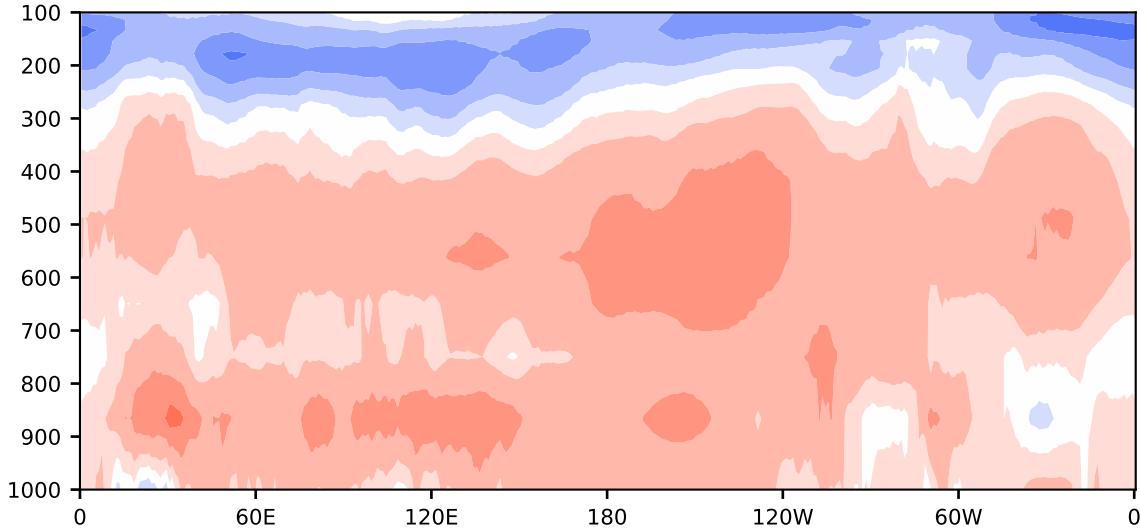

# Model - Observations

Max 10.49  
Mean 2.29  
Min -10.23

RMSE 4.57  
CORR 0.96