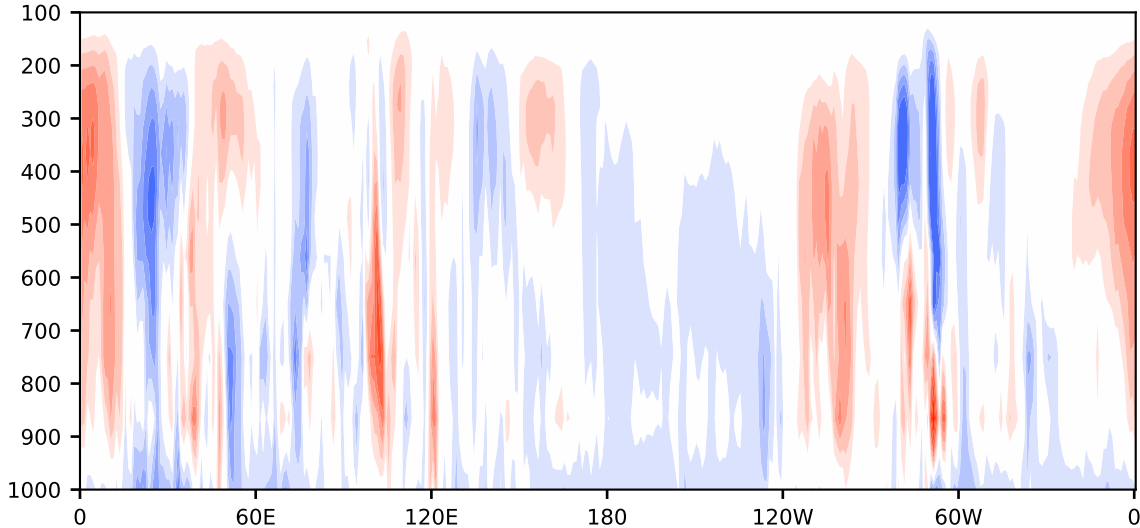

Model - Observations

Max 26.69
Mean -0.32
Min -15.04

RMSE 3.06
CORR 0.77