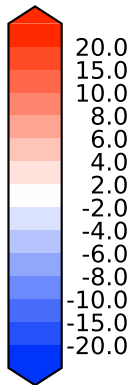

Model - Observations

Max 25.83
Mean -0.37
Min -14.29

RMSE 3.32
CORR 0.87