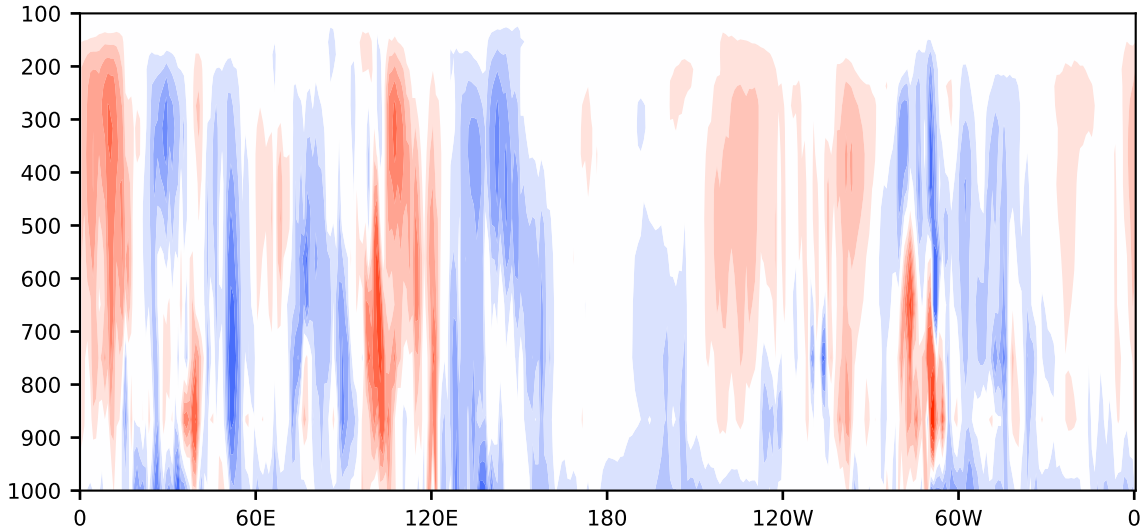

Model - Observations

Max 25.83
Mean -0.37
Min -14.29

RMSE 3.32
CORR 0.87