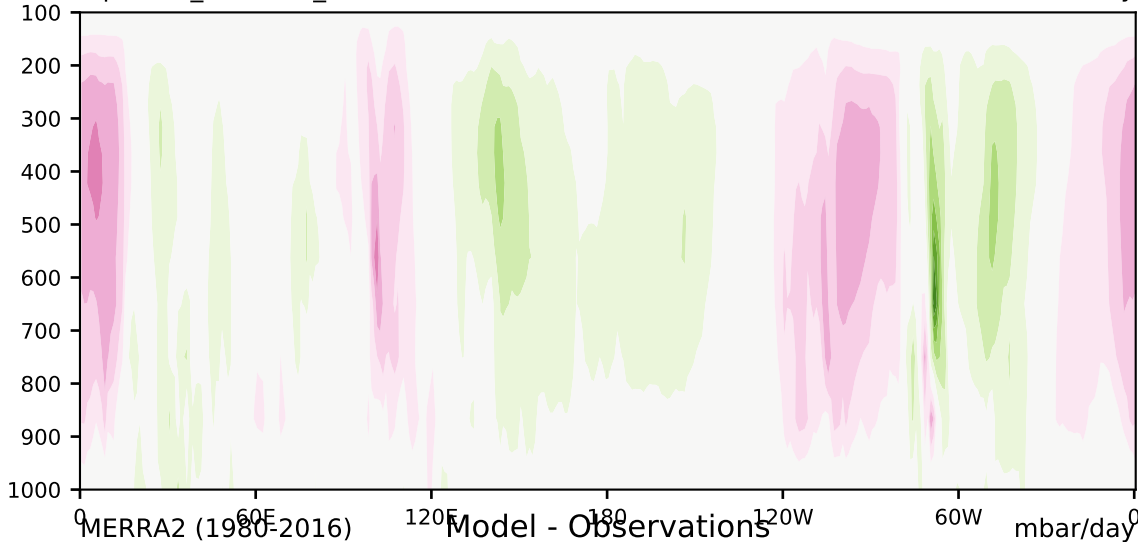

alpha3.0\_min10nc\_c1=2.6 (2-6)

mbar/day

Max 24.63  
Mean -0.22  
Min -35.55

35.0  
30.0  
25.0  
20.0  
15.0  
10.0  
5.0  
-5.0  
-10.0  
-15.0  
-20.0  
-25.0  
-30.0  
-35.0