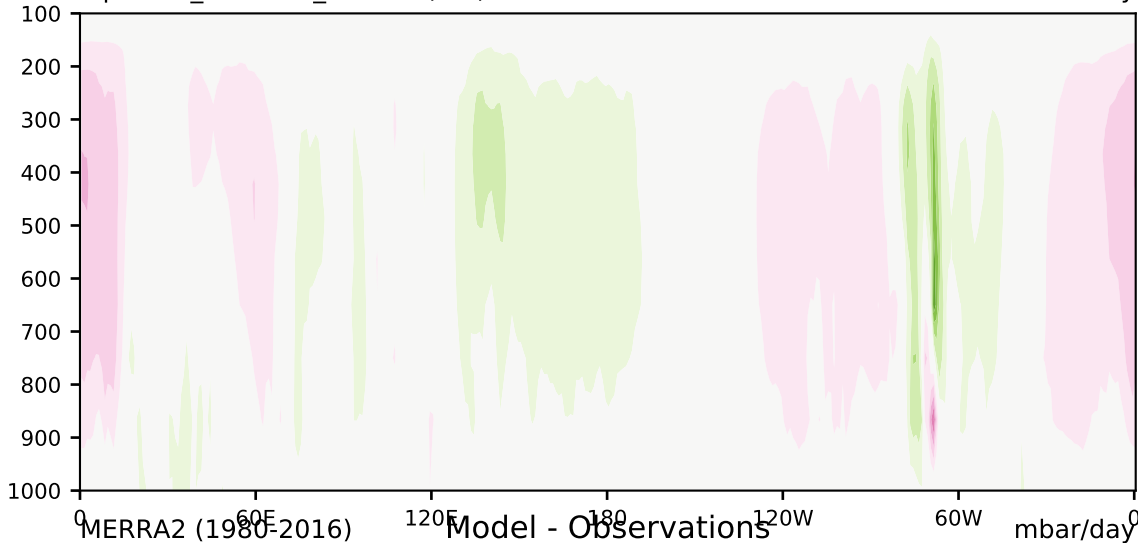

alpha3.0\_min10nc\_c1=2.6 (2-6)

mbar/day

Max 25.73  
Mean -0.25  
Min -29.48

35.0  
30.0  
25.0  
20.0  
15.0  
10.0  
5.0  
-5.0  
-10.0  
-15.0  
-20.0  
-25.0  
-30.0  
-35.0