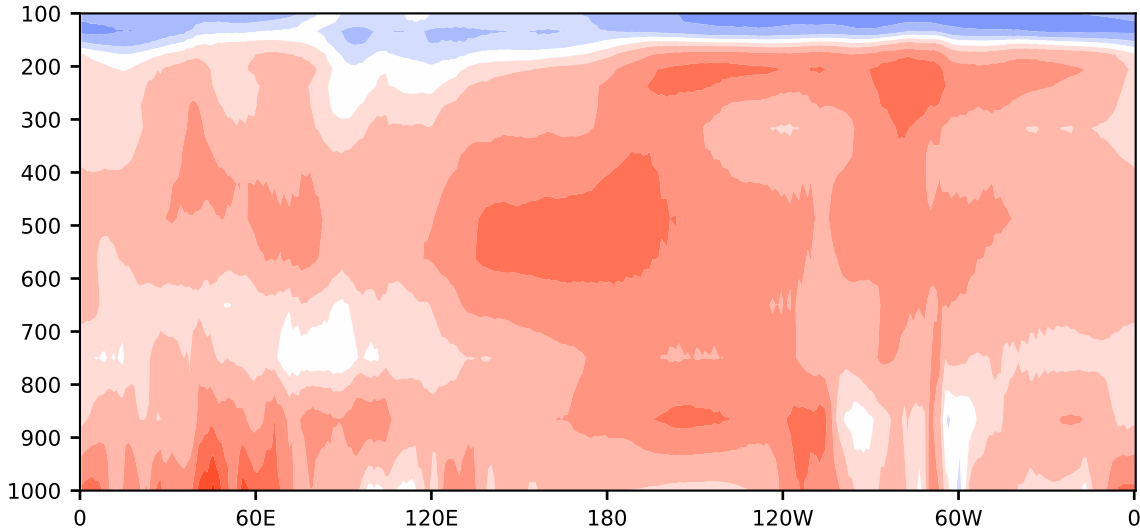

Model - Observations

Max 15.91
Mean 4.52
Min -8.18

RMSE 5.50
CORR 0.96