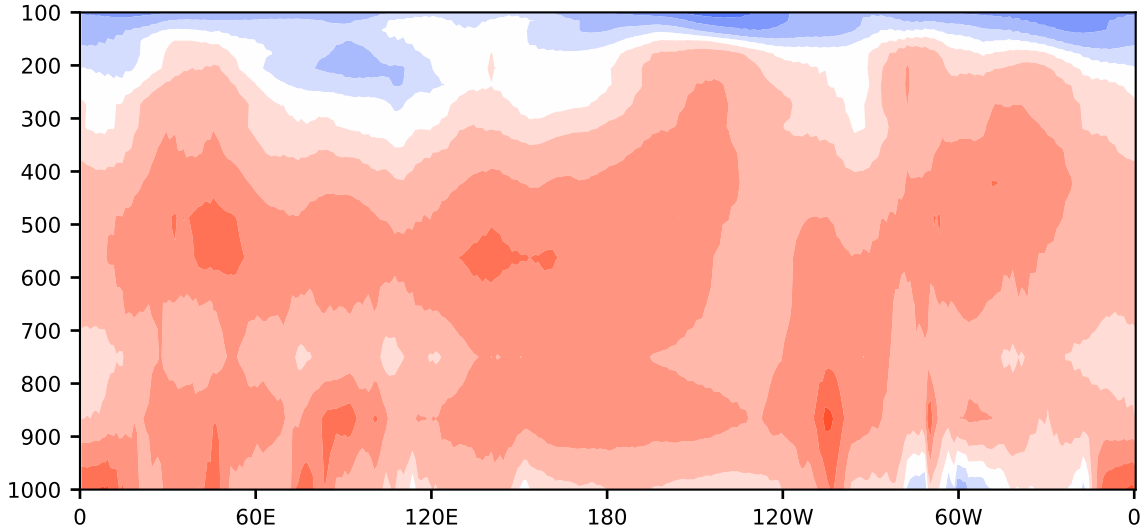

# Model - Observations

Max 12.92  
Mean 4.41  
Min -10.56

RMSE 5.03  
CORR 0.97