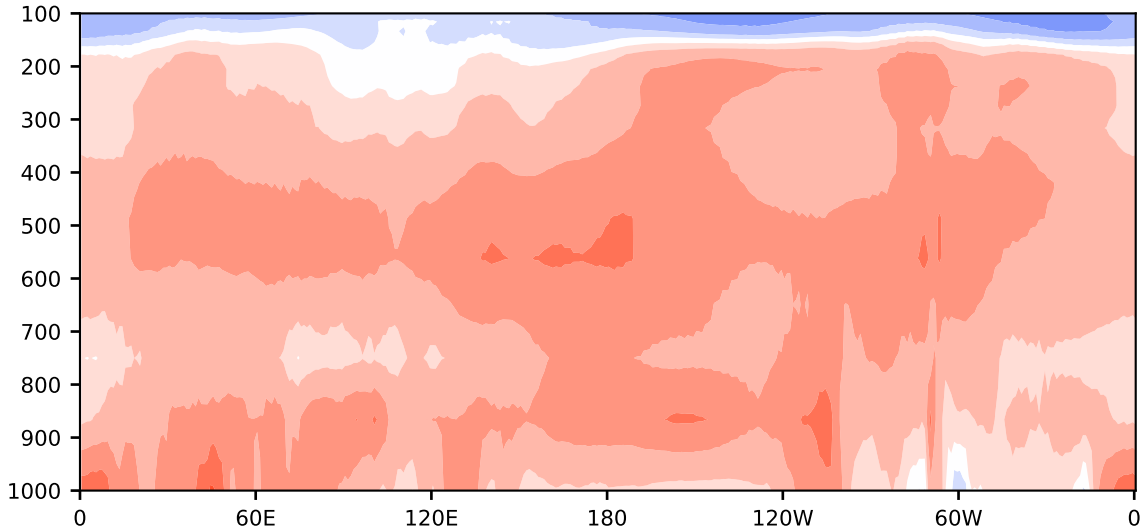

Model - Observations

Max 12.46
Mean 4.61
Min -8.19

RMSE 5.11
CORR 0.97