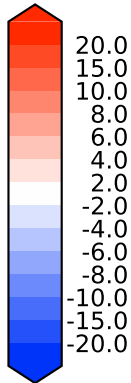

Model - Observations

Max 14.99
Mean -1.26
Min -20.12

RMSE 3.02
CORR 0.81