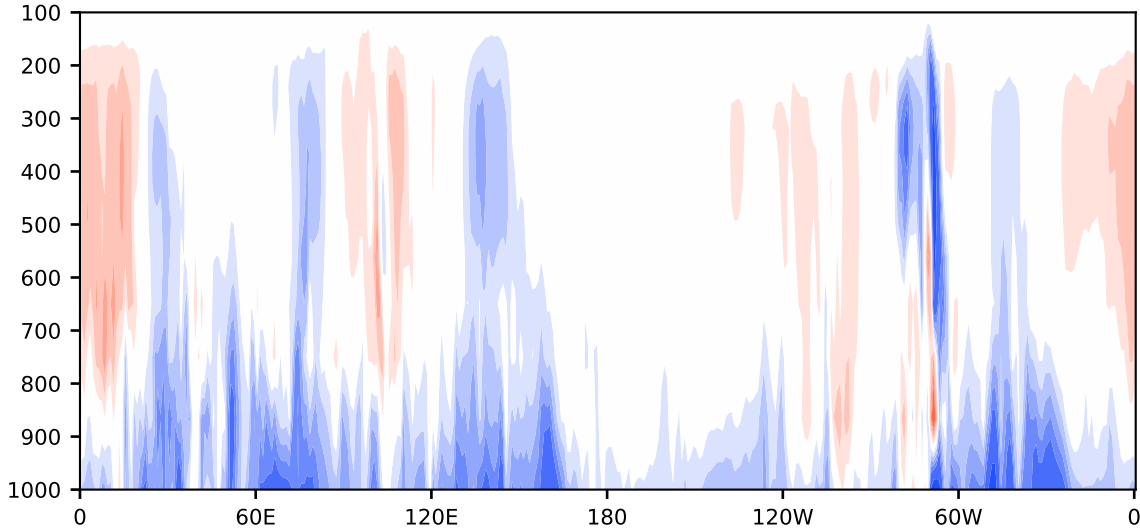

Model - Observations

Max 14.99
Mean -1.26
Min -20.12

RMSE 3.02
CORR 0.81