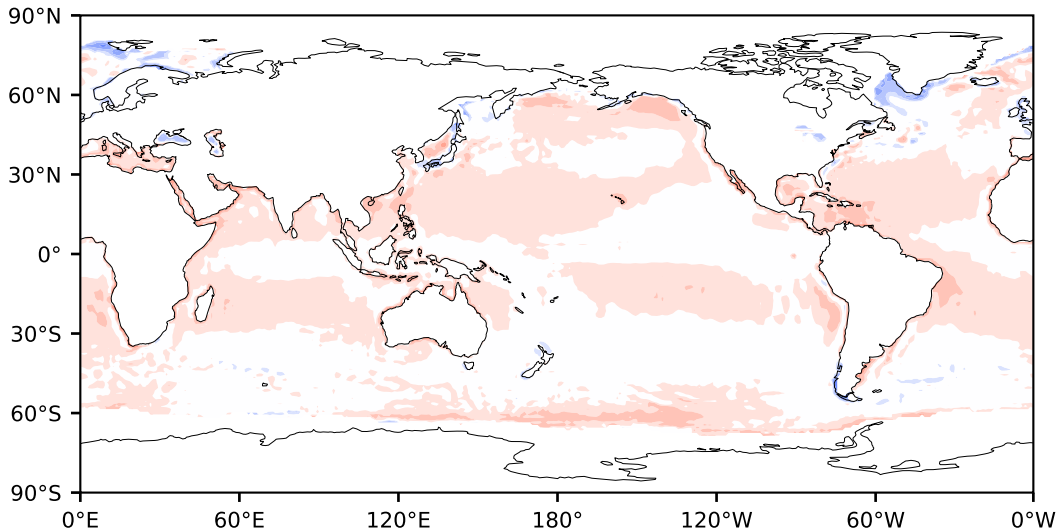

Model - Observations

Max 81.35
Mean 5.10
Min -79.05

RMSE 7.83
CORR 0.75