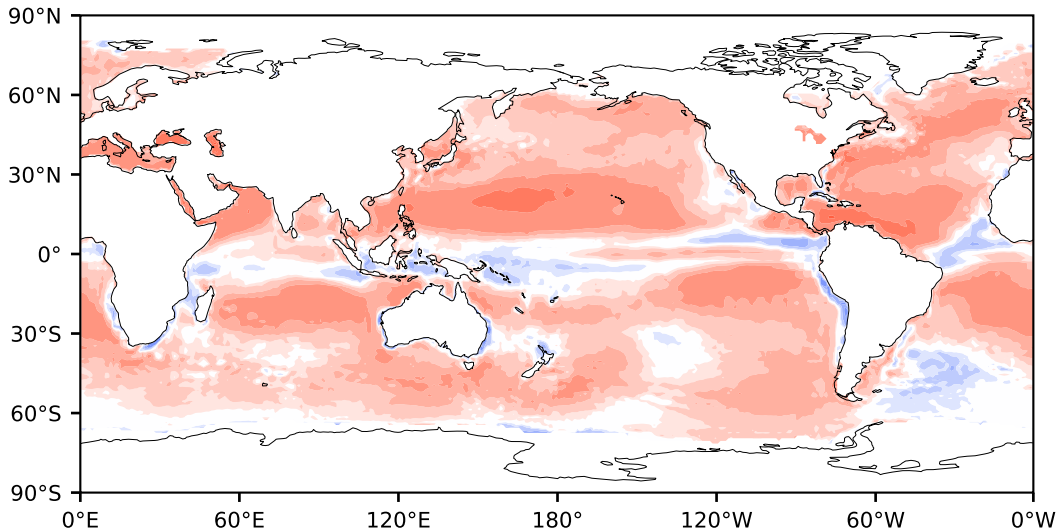

# Model - Observations

Max 117.74  
Mean 17.75  
Min -135.89

RMSE 24.84  
CORR 0.93