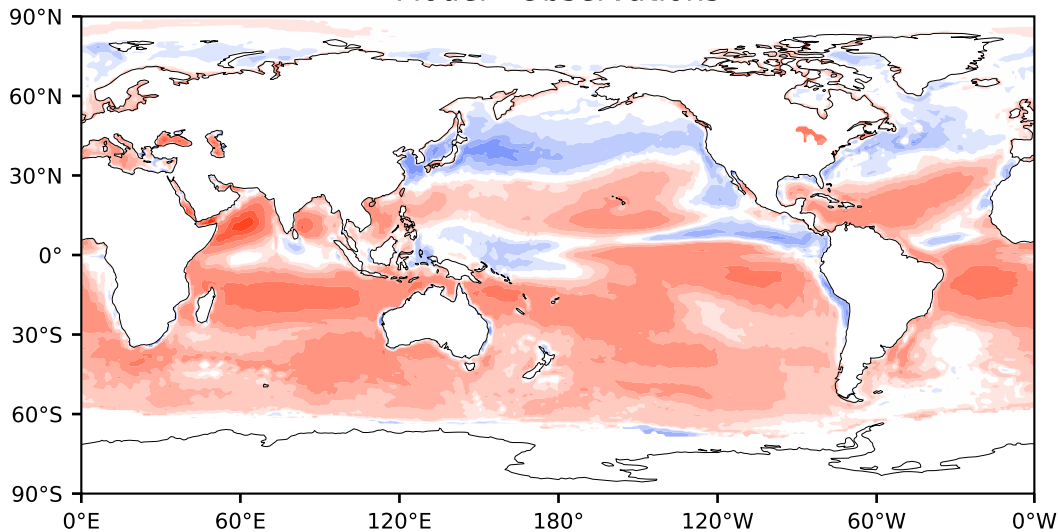

Model - Observations

Max 238.75
Mean 18.25
Min -152.16

RMSE 29.07
CORR 0.94