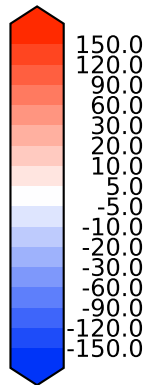

Model - Observations

Max 238.75
Mean 18.25
Min -152.16

RMSE 29.07
CORR 0.94