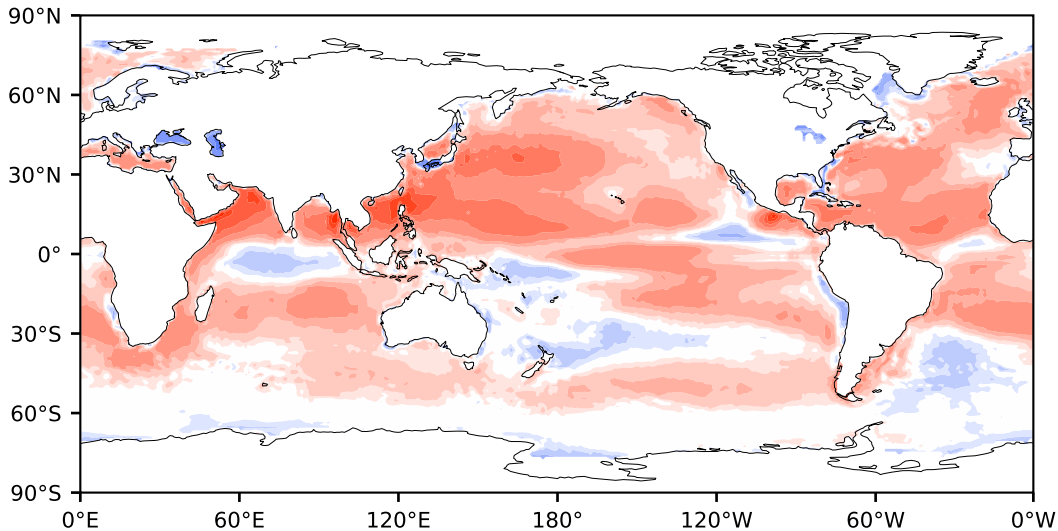

# Model - Observations

Max 189.52  
Mean 18.22  
Min -133.77

RMSE 30.65  
CORR 0.94