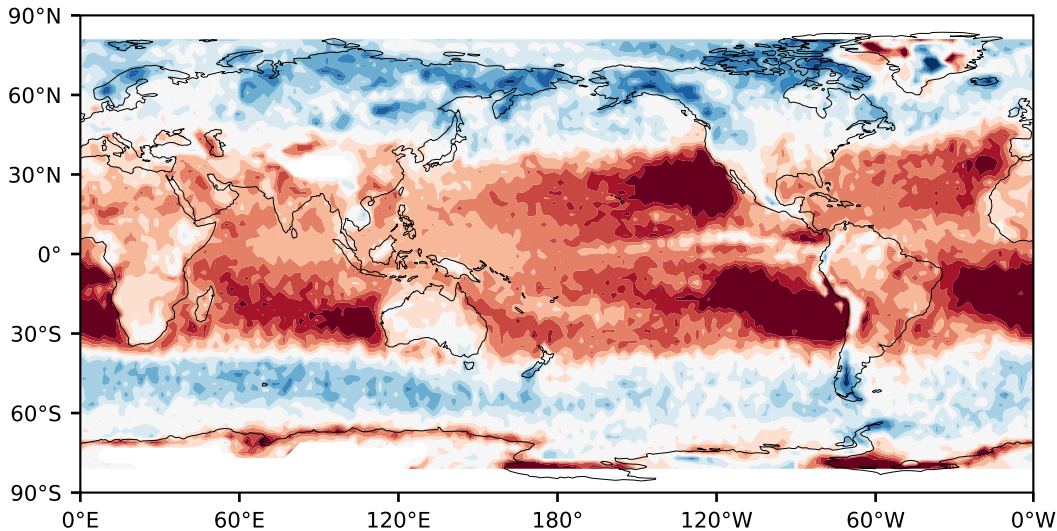

Model - Observations

Max 45.73
Mean -9.45
Min -69.70

RMSE 17.49
CORR 0.82