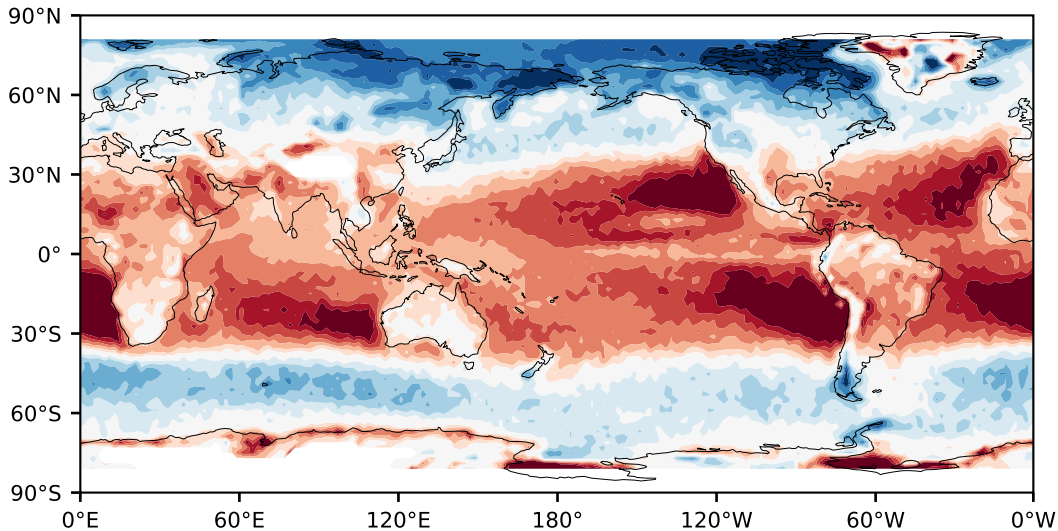

Model - Observations

Max 45.91
Mean -8.43
Min -68.05

RMSE 17.55
CORR 0.79