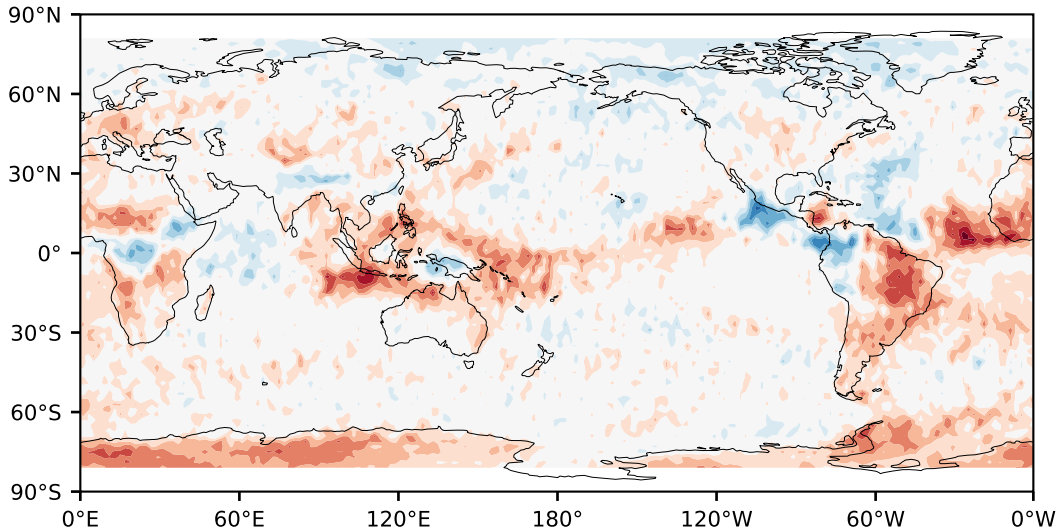

# Model - Observations

Max 27.17  
Mean -2.75  
Min -33.68

RMSE 7.55  
CORR 0.89