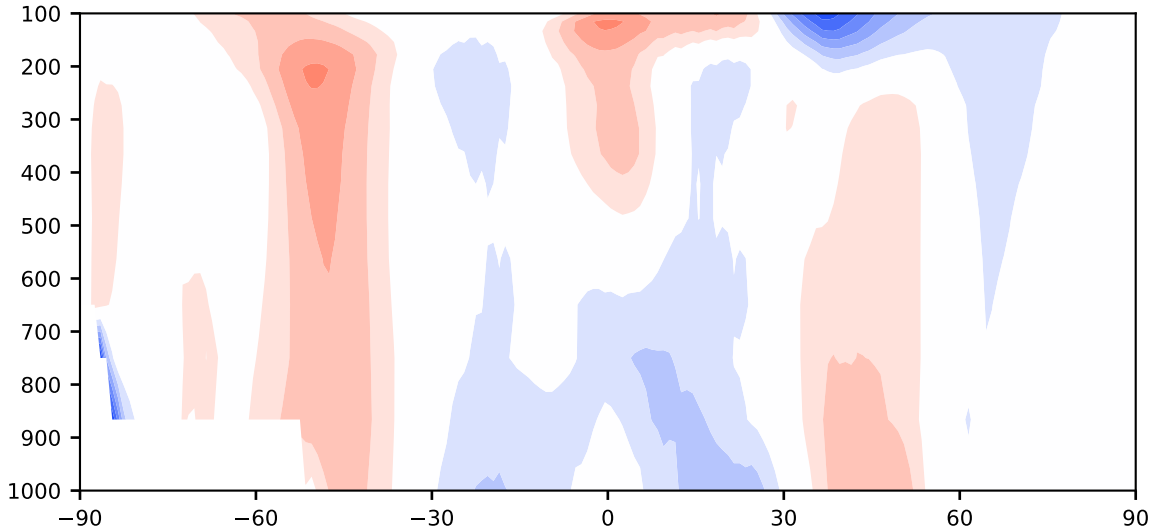

Model - Observations

Max 4.23
Mean 0.16
Min -7.37

RMSE 1.68
CORR 0.99