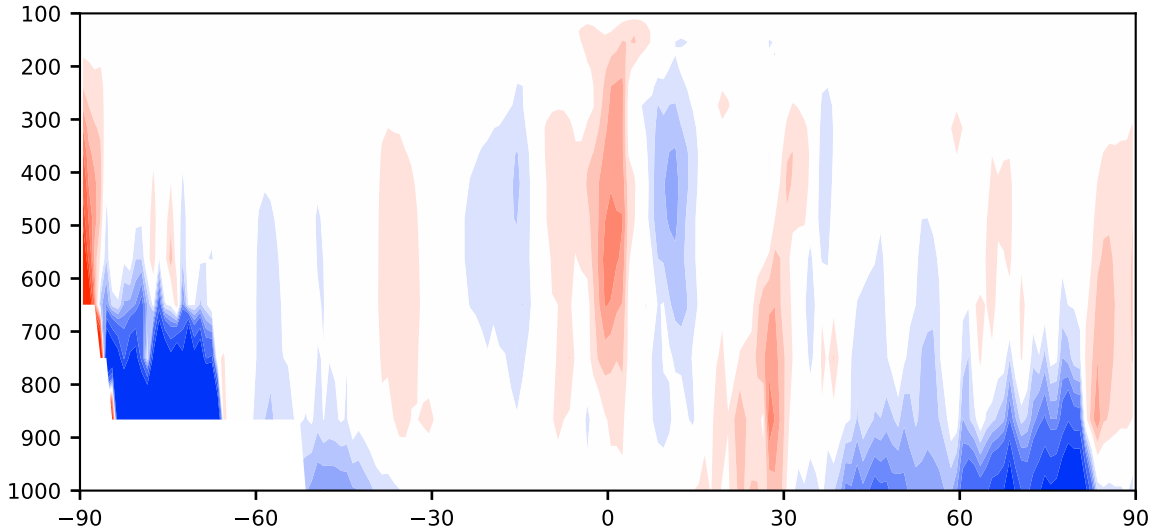

Model - Observations

Max 43.09
Mean -1.29
Min -103.53